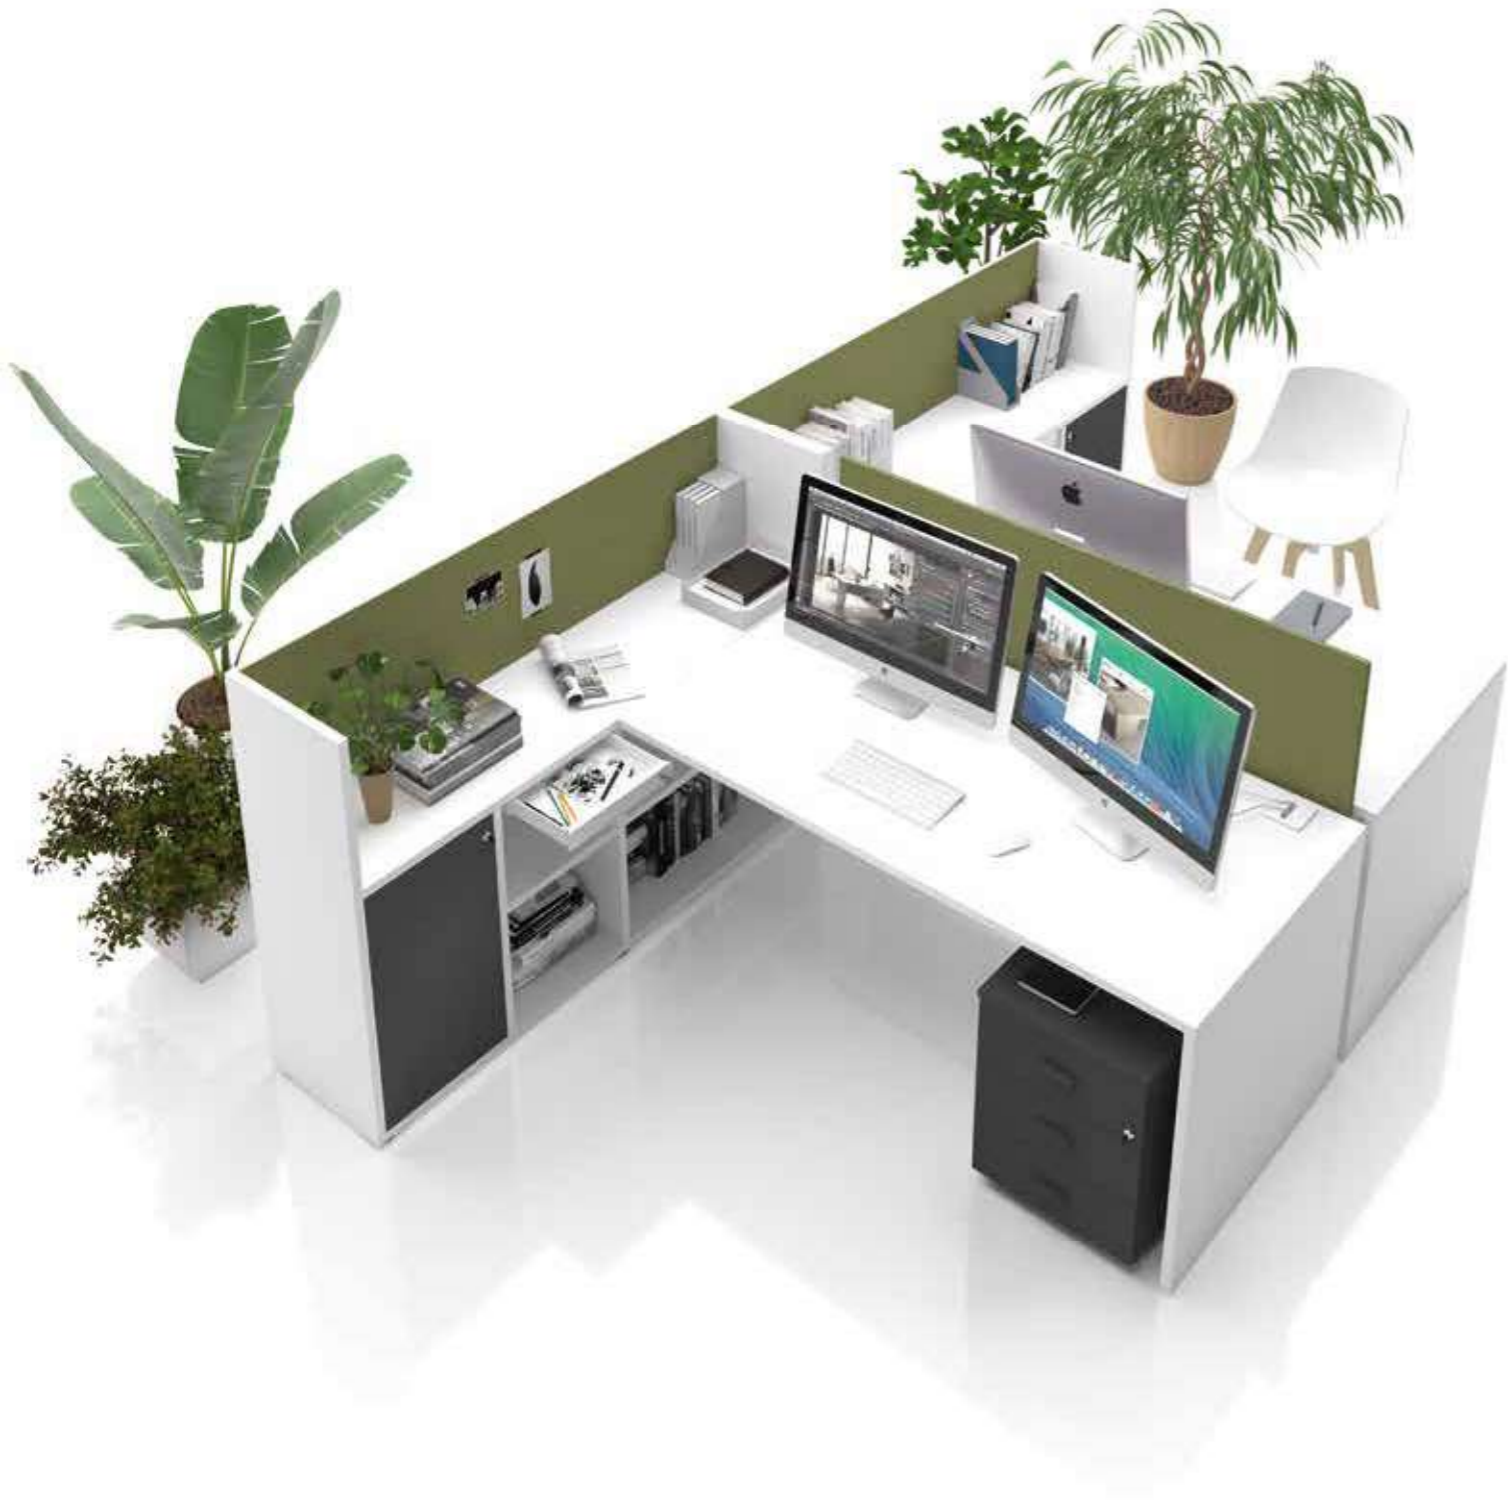

# POWER

POSTAZIONI OPERATIVE CON FIANCO IN MELAMINICO SP 25 MM

*OPERATIVE WORKSTATIONS WITH MELAMINE SIDE TH. MM 25*

POSTAZIONI MANAGERIALI E RIUNIONI DI VARIE FORME E DIMENSIONI  
*EXECUTIVE AND MEETING WORKSTATIONS OF VARIOUS SHAPES AND DIMENSIONS*