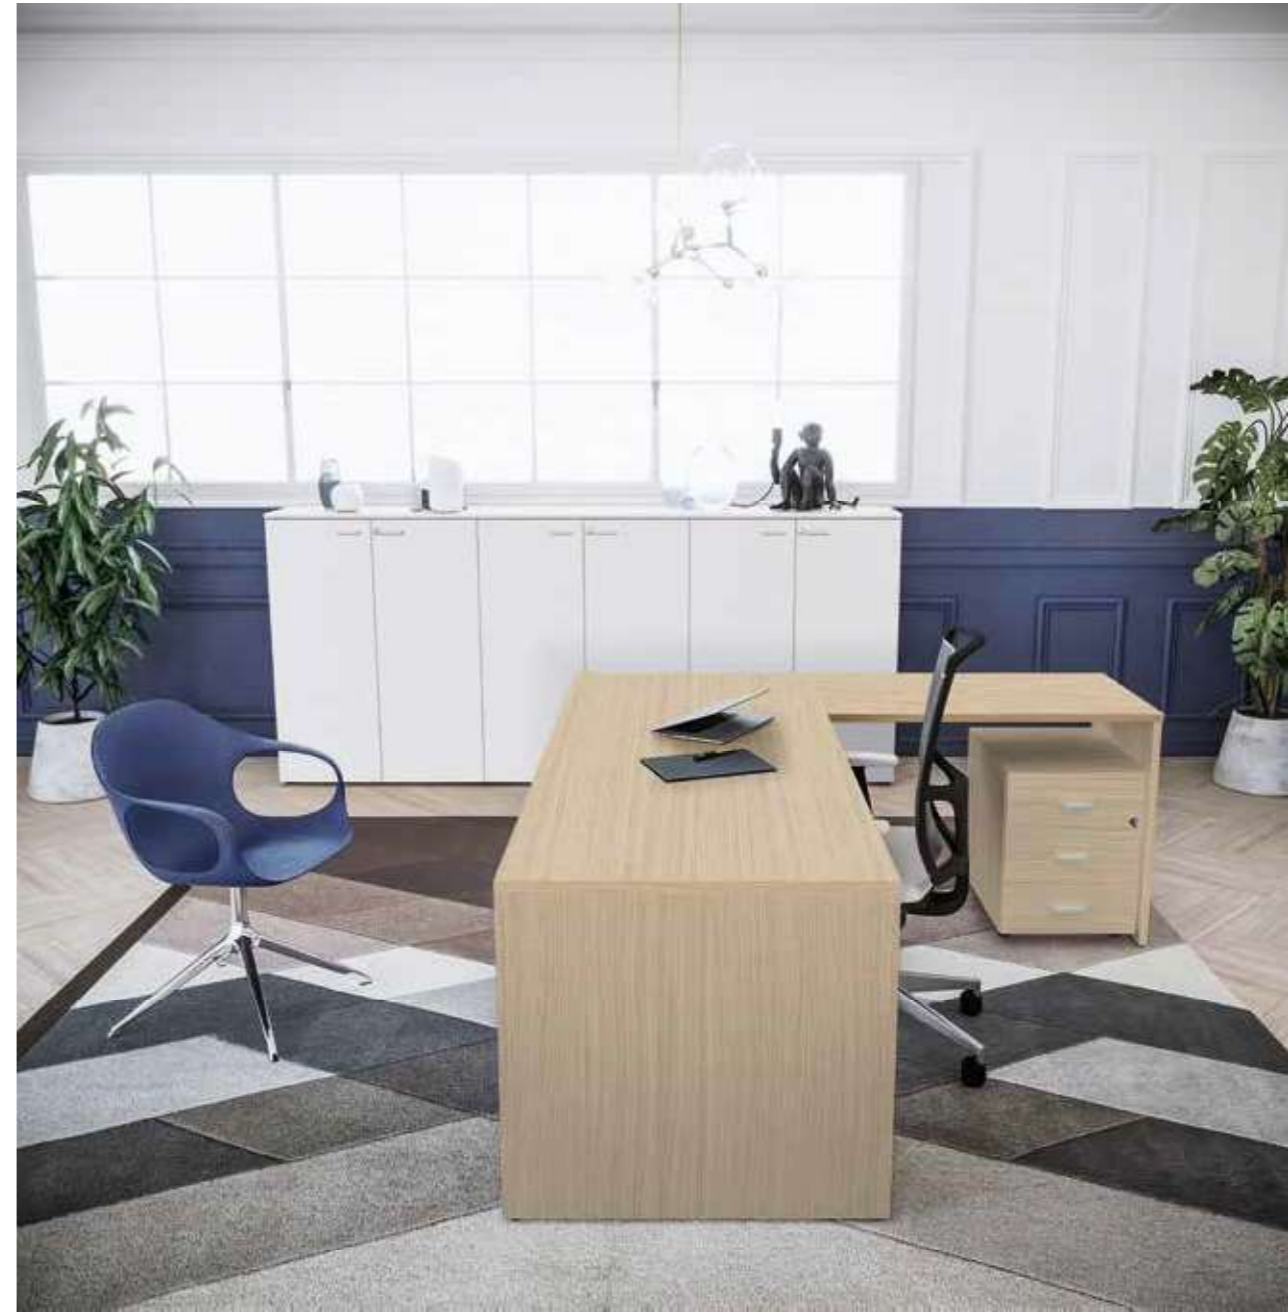

# POWER

POSTAZIONI OPERATIVE CON FIANCO IN MELAMINICO SP 25 MM

*OPERATIVE WORKSTATIONS WITH MELAMINE SIDE TH. MM 25*

POSTAZIONI MANAGERIALI E RIUNIONI DI VARIE FORME E DIMENSIONI  
*EXECUTIVE AND MEETING WORKSTATIONS OF VARIOUS SHAPES AND DIMENSIONS*