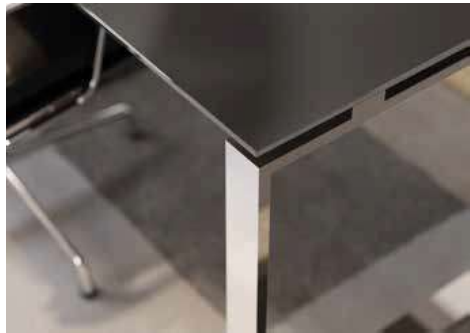

Led cl

GAMBA METALLICA AD ANELLO REALIZZATA IN ACCIAIO  
INOX LUCIDATO O METALLO VERNICIATO

*RING-SHAPED METAL LEG MADE OF BRIGHT STAINLESS  
STEEL OR PAINTED METAL*

VETRO RETROLACCATO BIANCO O ANTRACITE  
SATINATO SUPERIORMENTE

*BACK-PAINTED WHITE OR UPPERLY ANTHRACITE  
FROSTED GLASS*