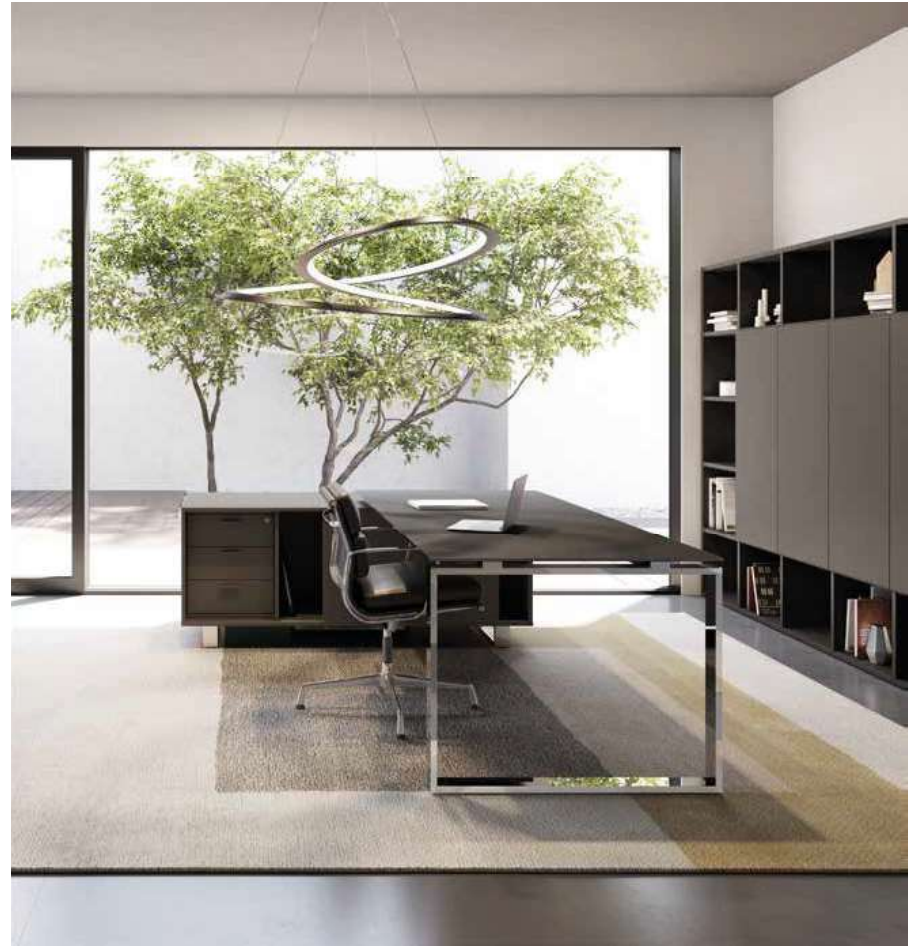

Led cl

GAMBA METALLICA AD ANELLO REALIZZATA IN ACCIAIO  
INOX LUCIDATO O METALLO VERNICIATO

*RING-SHAPED METAL LEG MADE OF BRIGHT STAINLESS  
STEEL OR PAINTED METAL*

VETRO RETROLACCATO BIANCO O ANTRACITE  
SATINATO SUPERIORMENTE

*BACK-PAINTED WHITE OR UPPERLY ANTHRACITE  
FROSTED GLASS*