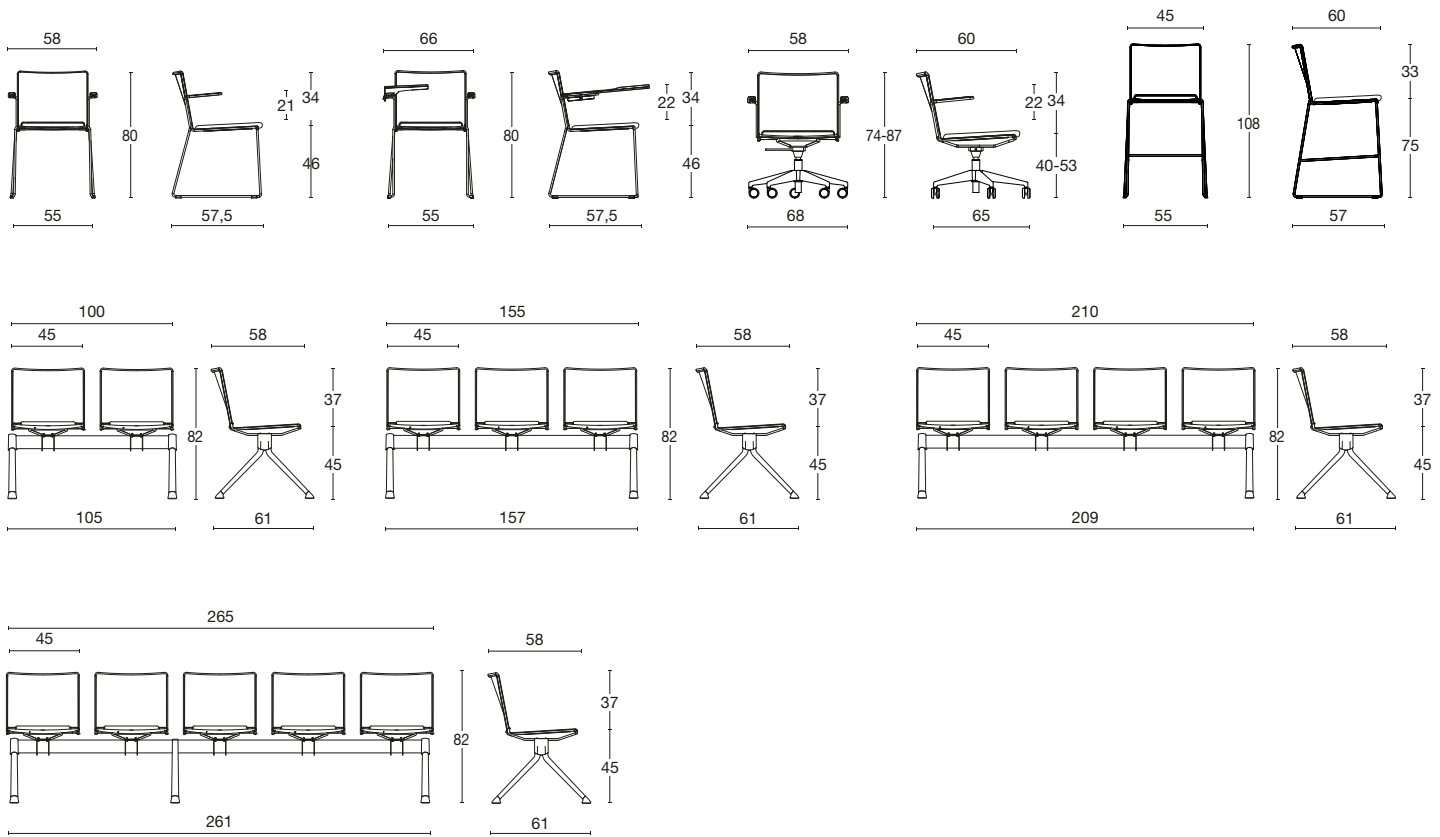

Black / White / Sand

SLIM

Diemme Lab / 2015

UNI EN 15373 / UNI EN 13761 / Warranty: 5 YEARS

Community chair / visitor / stool / bench

High-density stacking chair suitable for conference rooms, or for visitor and reception areas. Seat and backrest in polypropylene (white, black, grey or sand colours) on a chromed, white or black sled base; available with or without armrests. Optional: HPL writing tablet, linkmechanisms, chair trolley, padded seats and/or backs. Available also with gaslift, on a black, white or polished aluminium 5-spur base on rubber castors. The two, three, four and five-seater beam units are ideal for reception areas. beam seating is available on 2/3/4/5 seater is perfect for reception areas. A barstool is available on a chromed or black lacquered base.