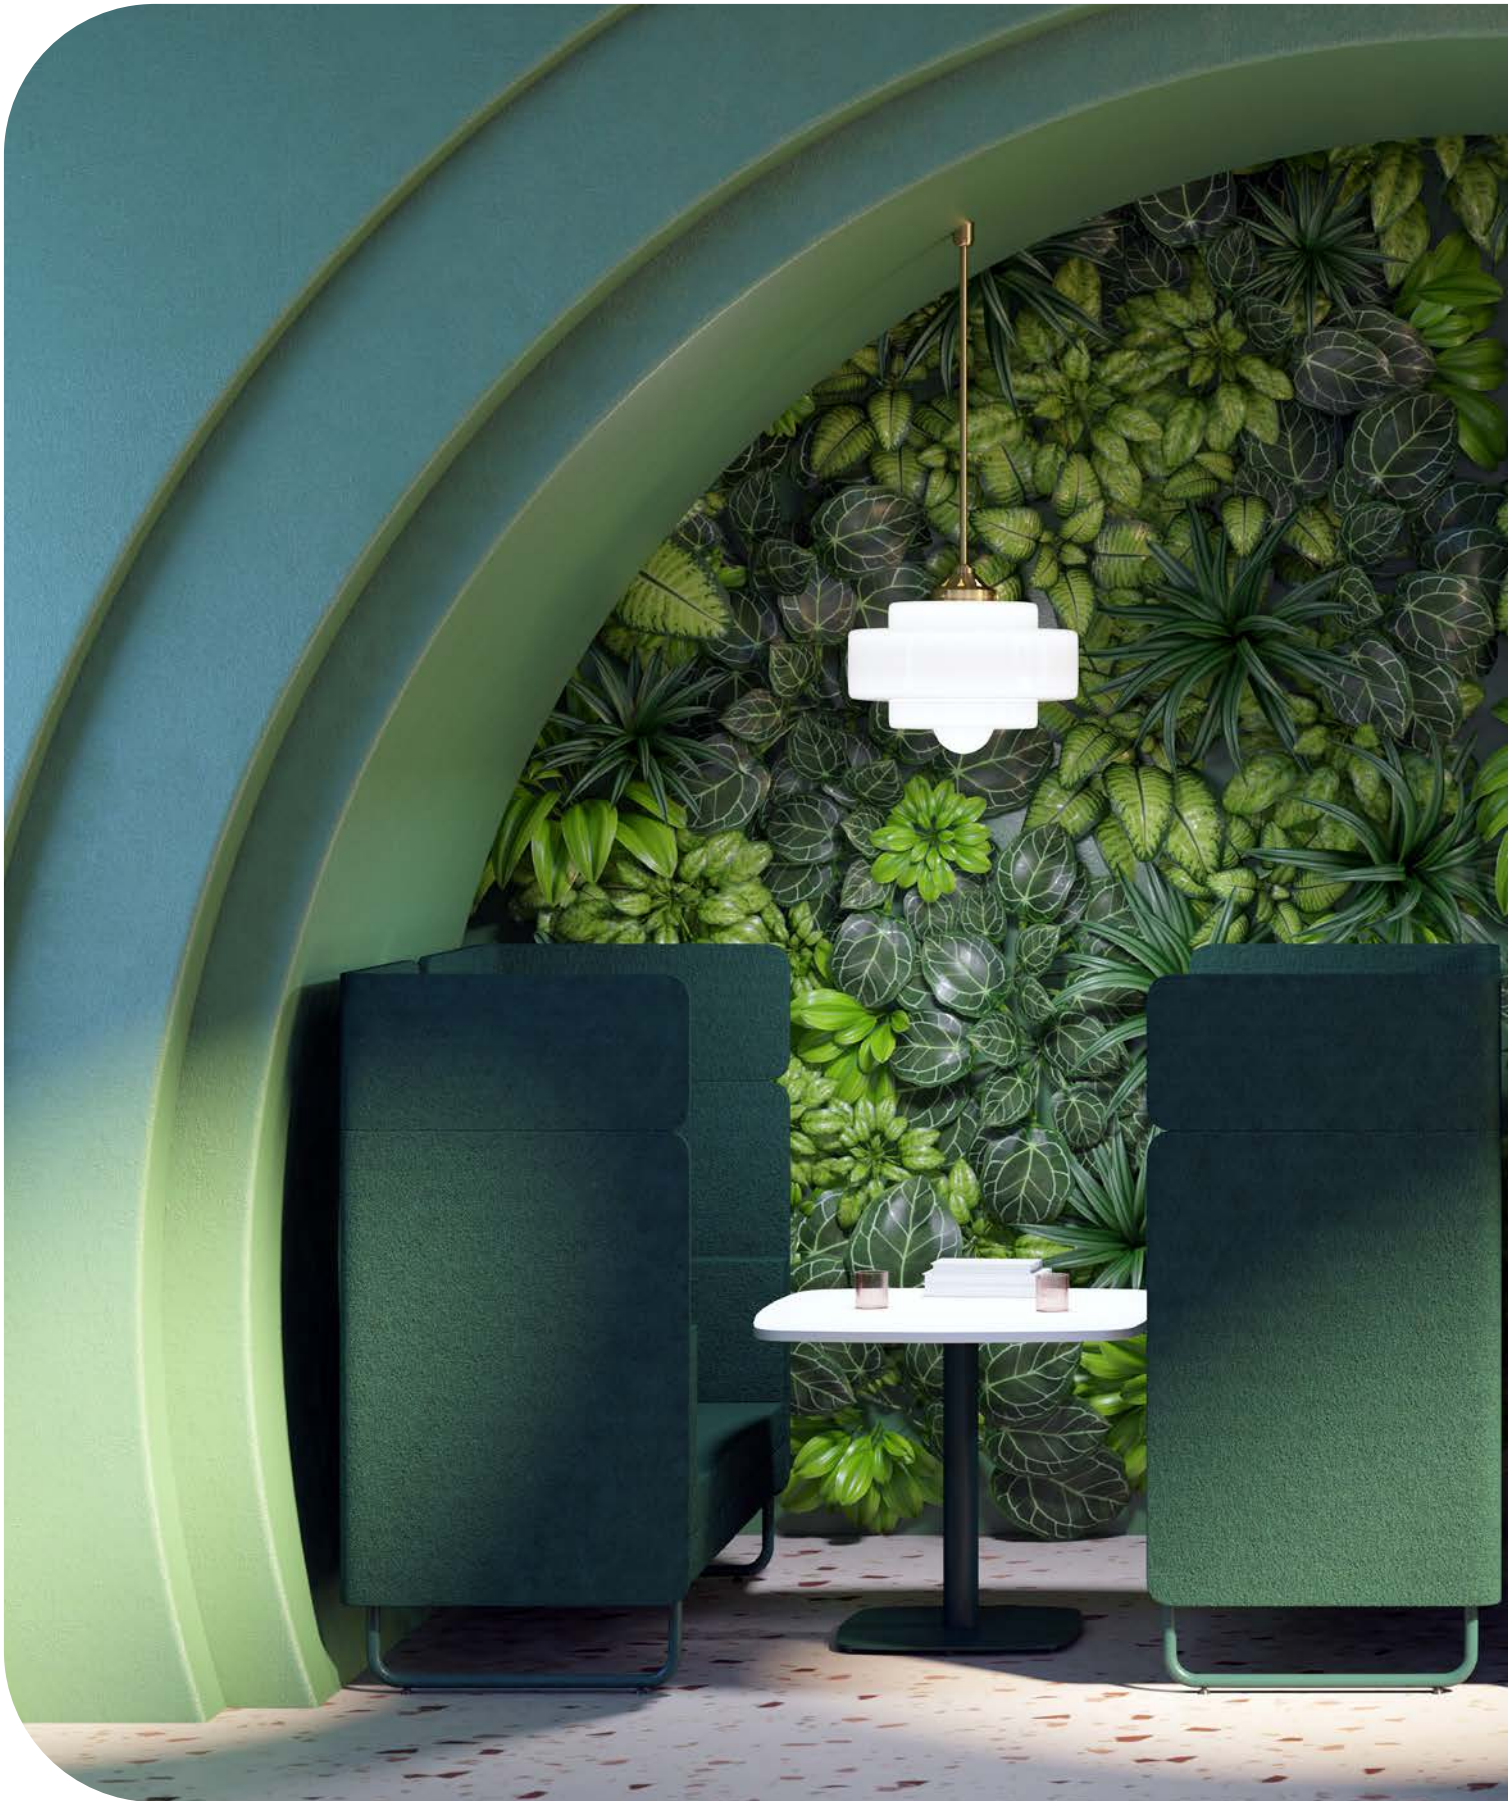

Your quiet spot

The American Diner module from the Play&Work line has a timeless look and offers more privacy by creating a kind of “room in a room”, perfect for focused work. While everything around is bustling with life, time stops when you get inside.