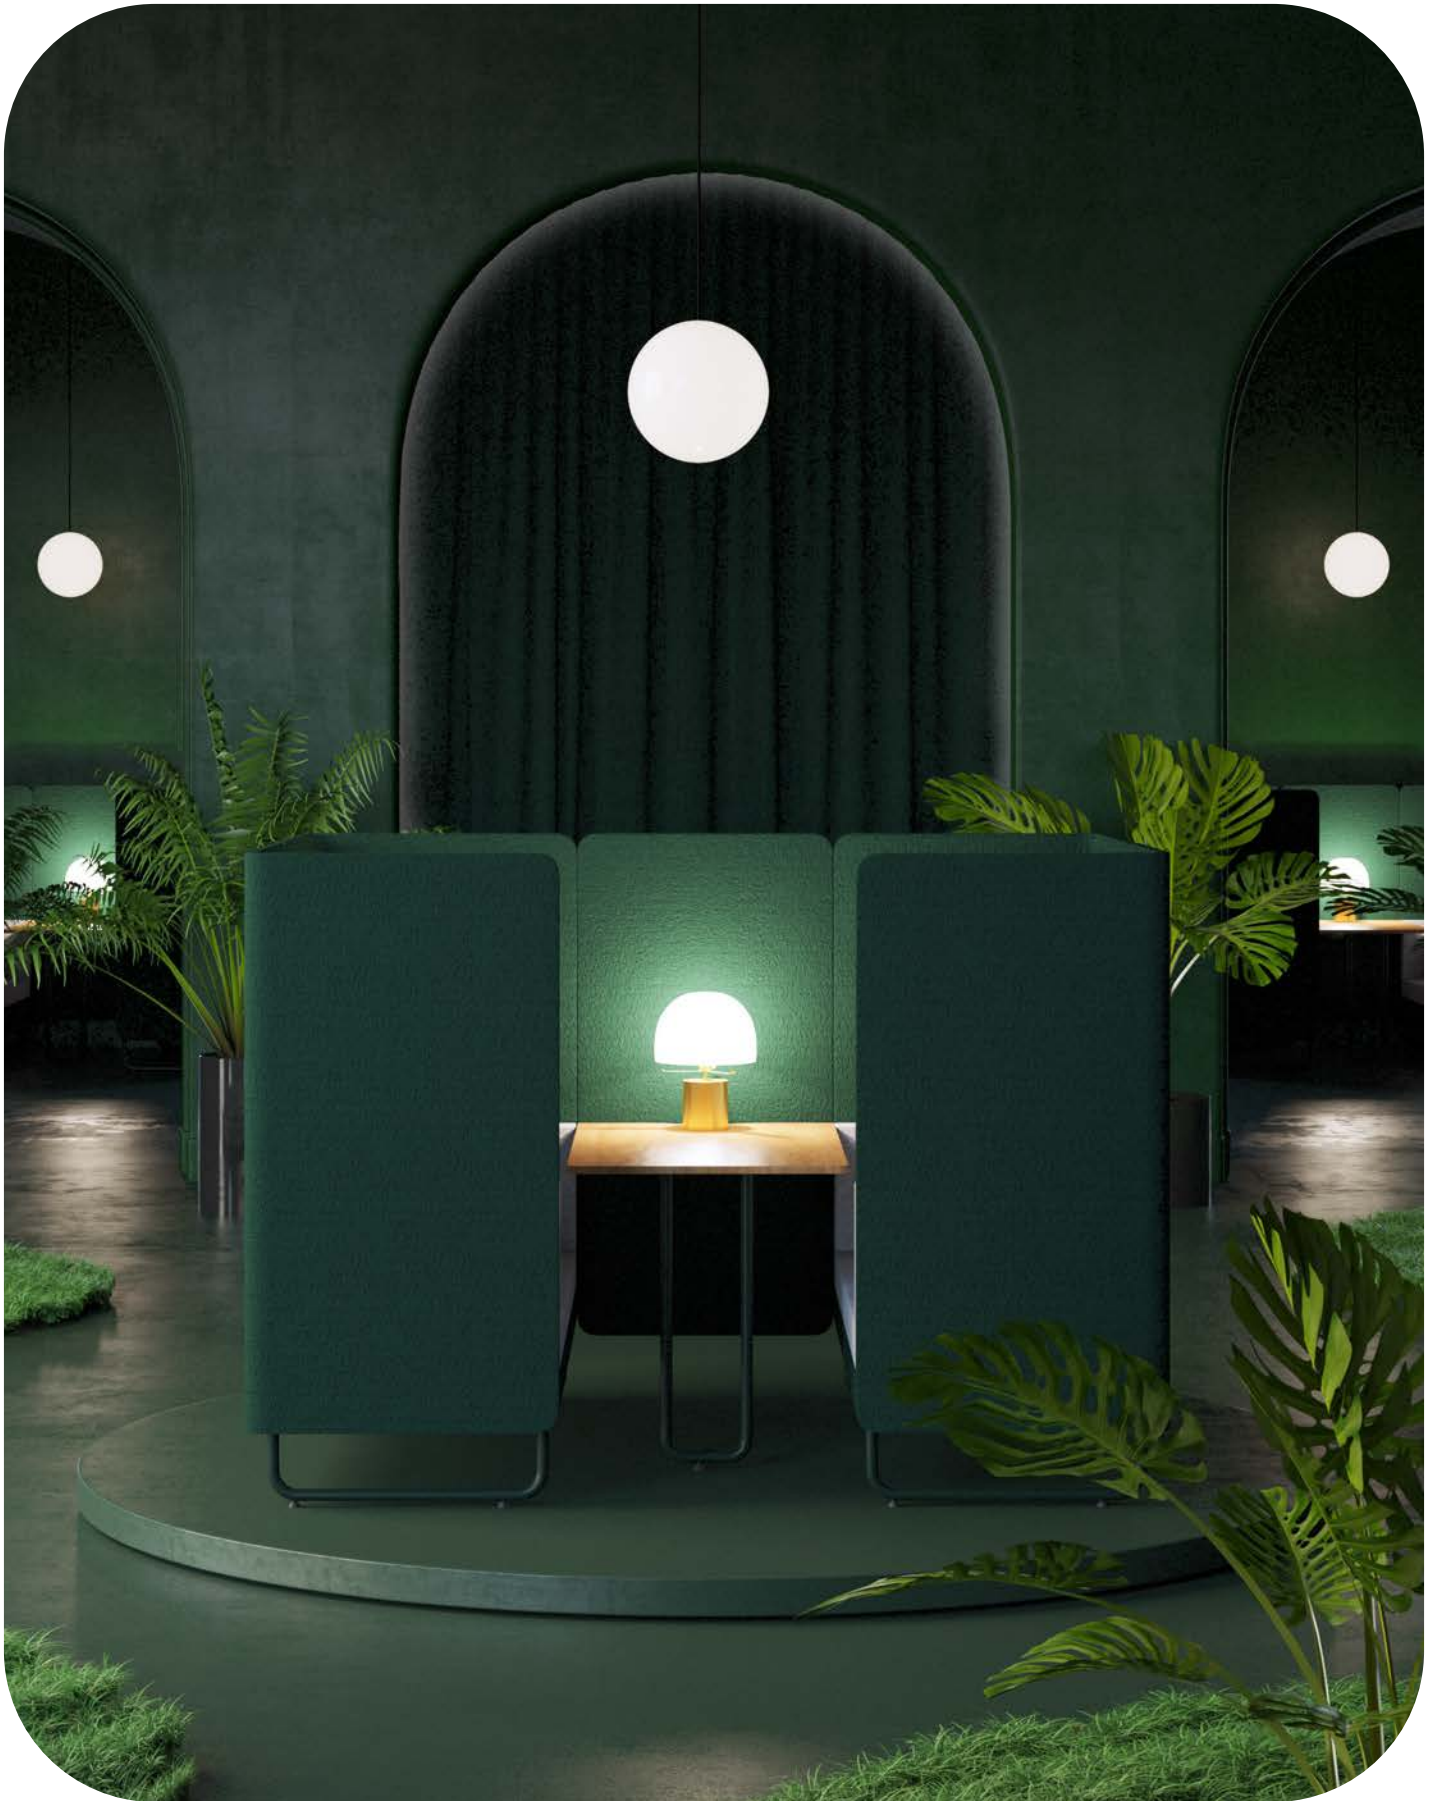

Your quiet spot

The American Diner module from the Play&Work line has a timeless look and offers more privacy by creating a kind of “room in a room”, perfect for focused work. While everything around is bustling with life, time stops when you get inside.