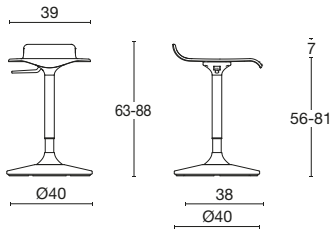

OBLÒ

Diemme Lab / 2018

UNI EN 1335 TIPO C / Warranty: 5 YEARS

Task stool

Innovative multipurpose stool, ideal for active and short-term sitting thanks to the swinging base. Round base with central black epoxy powder coated metal column black, with gas lift, as well as non-slip base; shaped upholstered plywood seat with polyurethane foam.

frame

beech plywood

black nylon and steel base