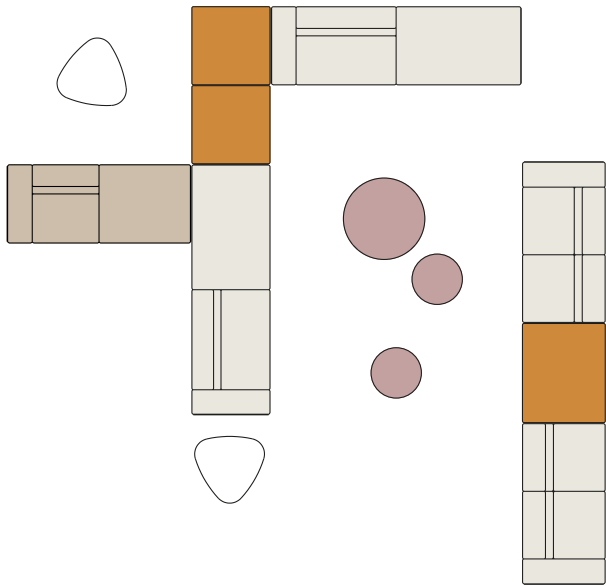

BREAD

DorigoDesign / 2015

Diemme.

BREAD

DorigoDesign / 2015

BREAD is a system of sofas, armchairs and chaise longues. Each single piece can be placed alongside others to meet the needs for comfort and use that arise from settings with different functions, from offices to waiting areas. Bread asserts its identity through its detailing: its oak feet, and the thin metal plate at the side that encases the whole.

Wolin 7050.43 - Hestan 7035.19

BREAD

DorigoDesign / 2015

Modular Sofas

Bread is a modular system comprising armchairs, sofas and a wide range of elements: chaise-longue, central, corners, pouffes, terminals, oblongs and squares that can be combined together in various configurations.

In this way it is possible to create and structure a uniquely striking relaxation area, which can be set up complexly or simply according to the function and size of the available space.

BREAD

DorigoDesign / 2015