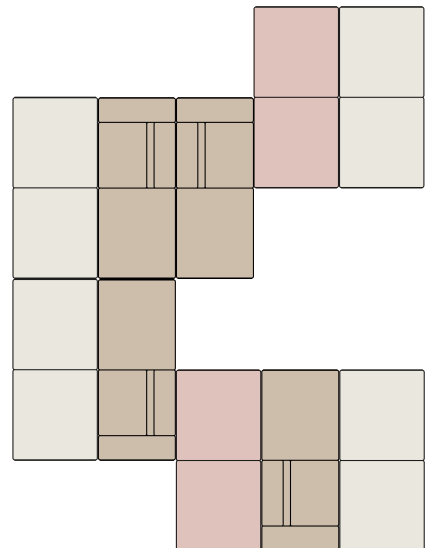

BREAD

DorigoDesign / 2015