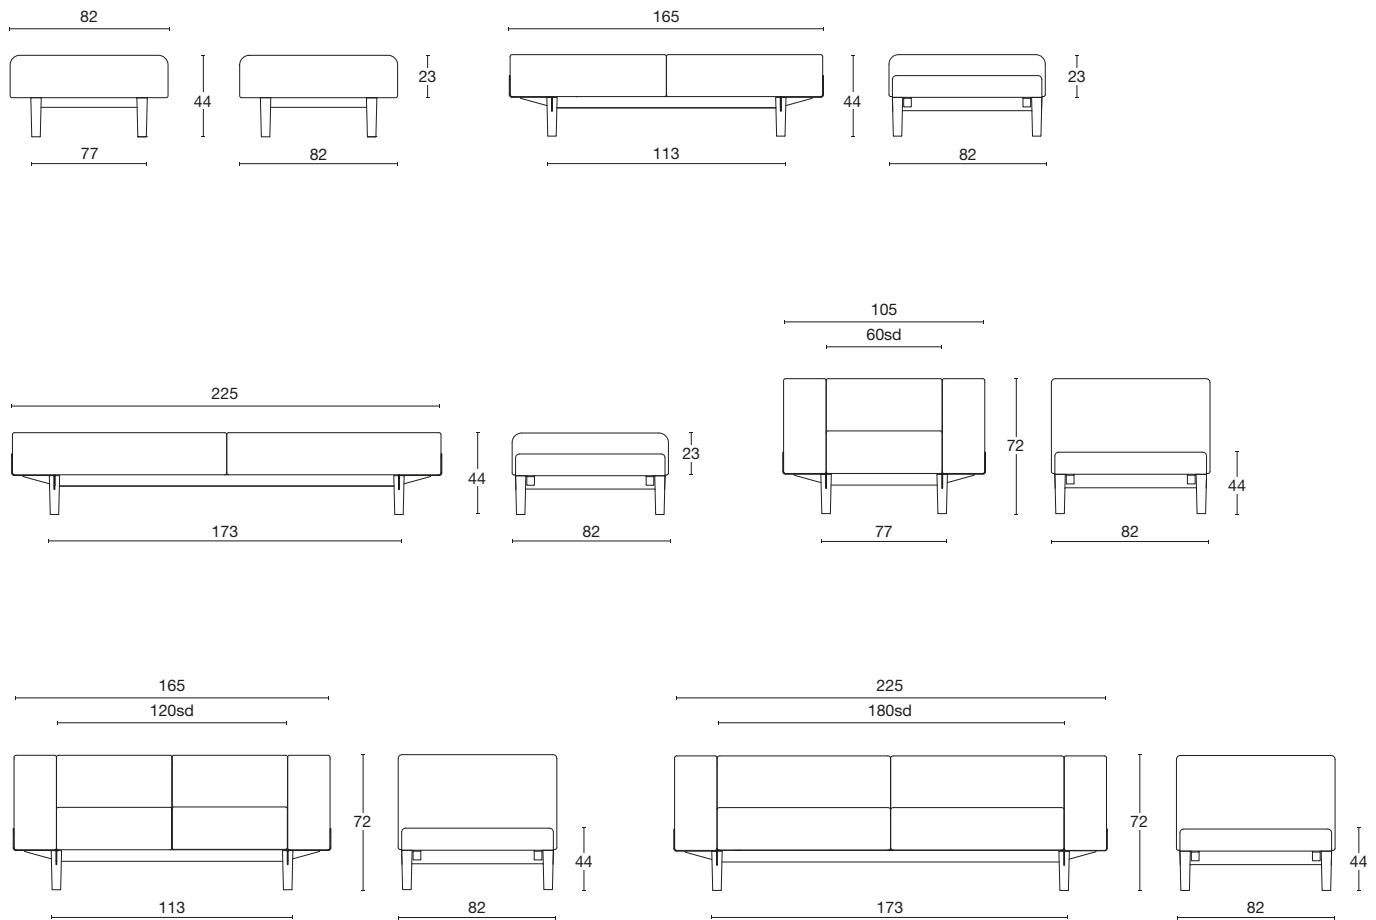

BREAD

DorigoDesign / 2015

Warranty: 5 YEARS

Armchair and sofas

Armchair and modular two and three-seater sofas, available in a series of elements also suitable for making up different shapes, with wood and polyurethane foam interior.