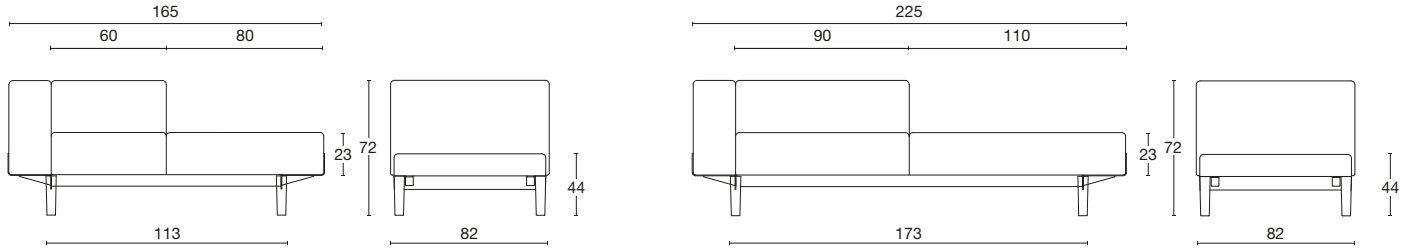

frame

upholstery

Please refer to the materials folder for the fabric, leather and faux leather colour palette.

pCon
PLANNER

Diemme.

BREAD

DorigoDesign / 2015

frame