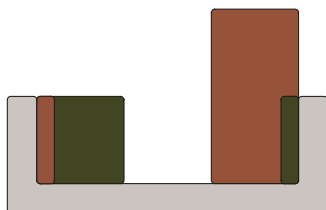

SQUARE

Diemme Lab / 2023