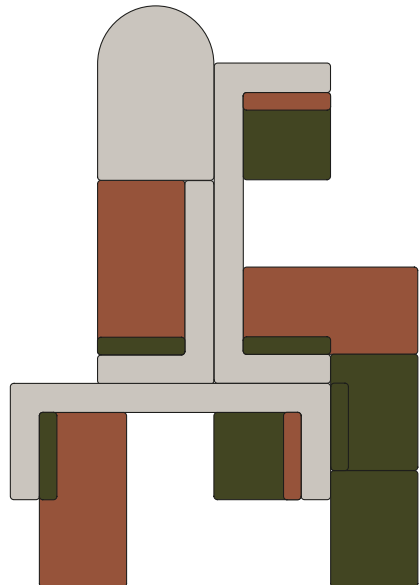

SQUARE

Diemme Lab / 2023