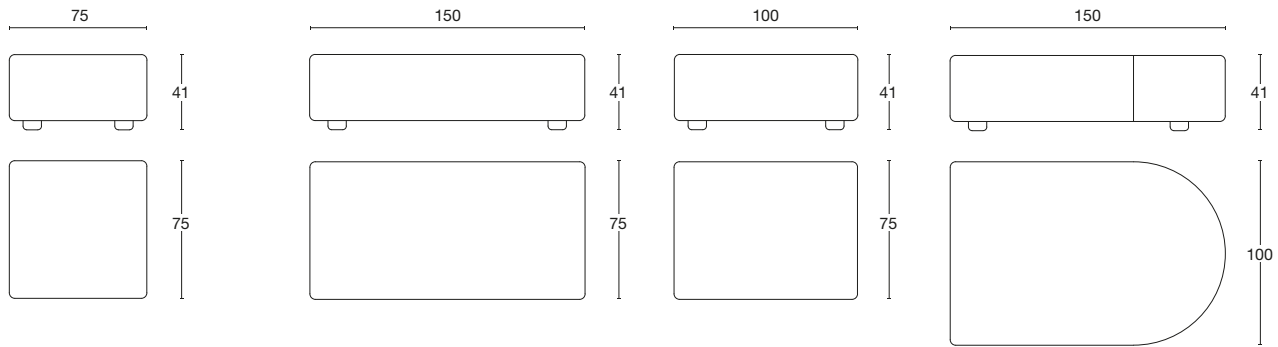

SQUARE

Diemme Lab / 2023

frame

wood

black polypropylene feet