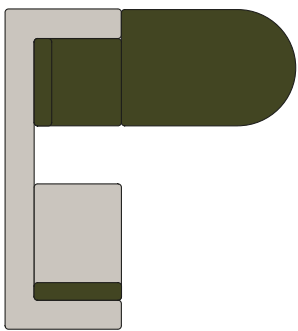

SQUARE

Diemme Lab / 2023