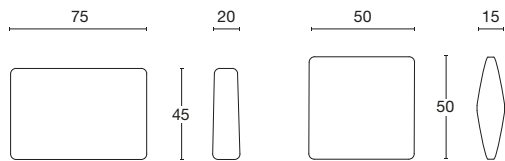

SQUARE

Diemme Lab / 2023

frame

wood

black polypropylene feet