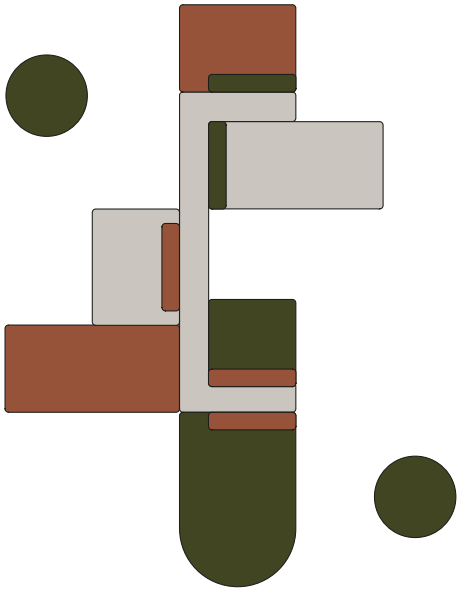

SQUARE

Diemme Lab / 2023