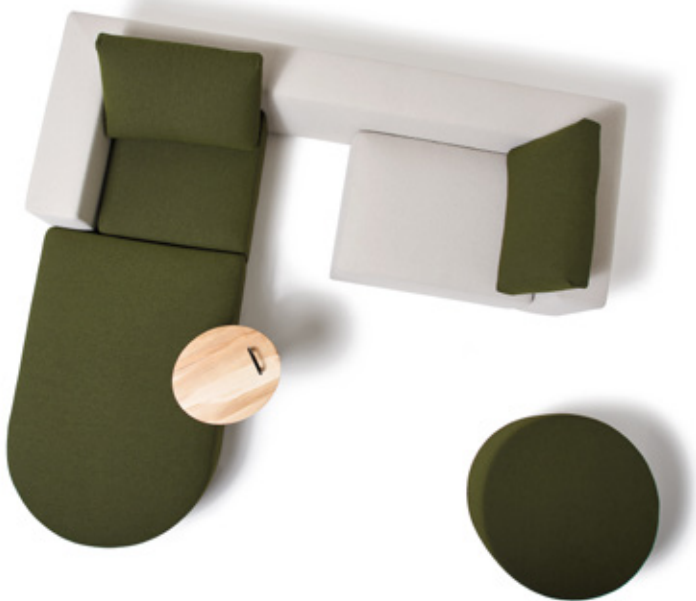

SQUARE

Diemme Lab / 2023