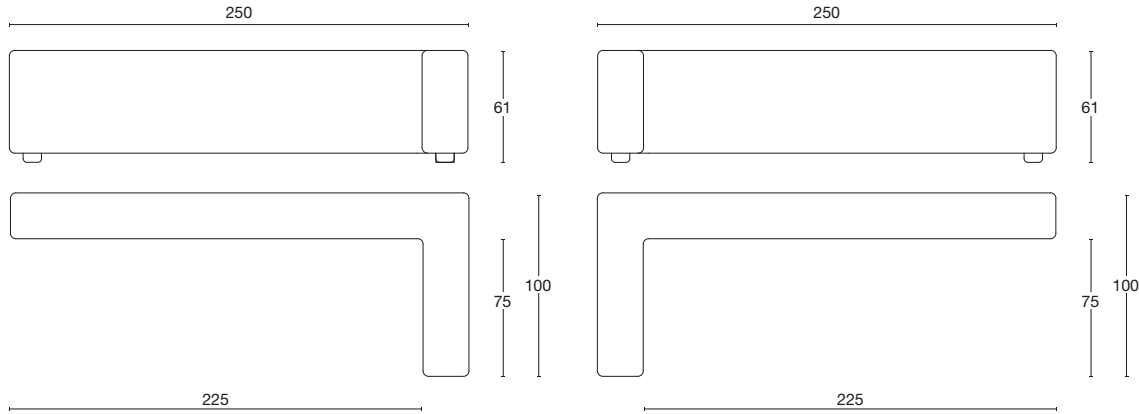

SQUARE

Diemme Lab / 2023

frame

wood

black polypropylene feet