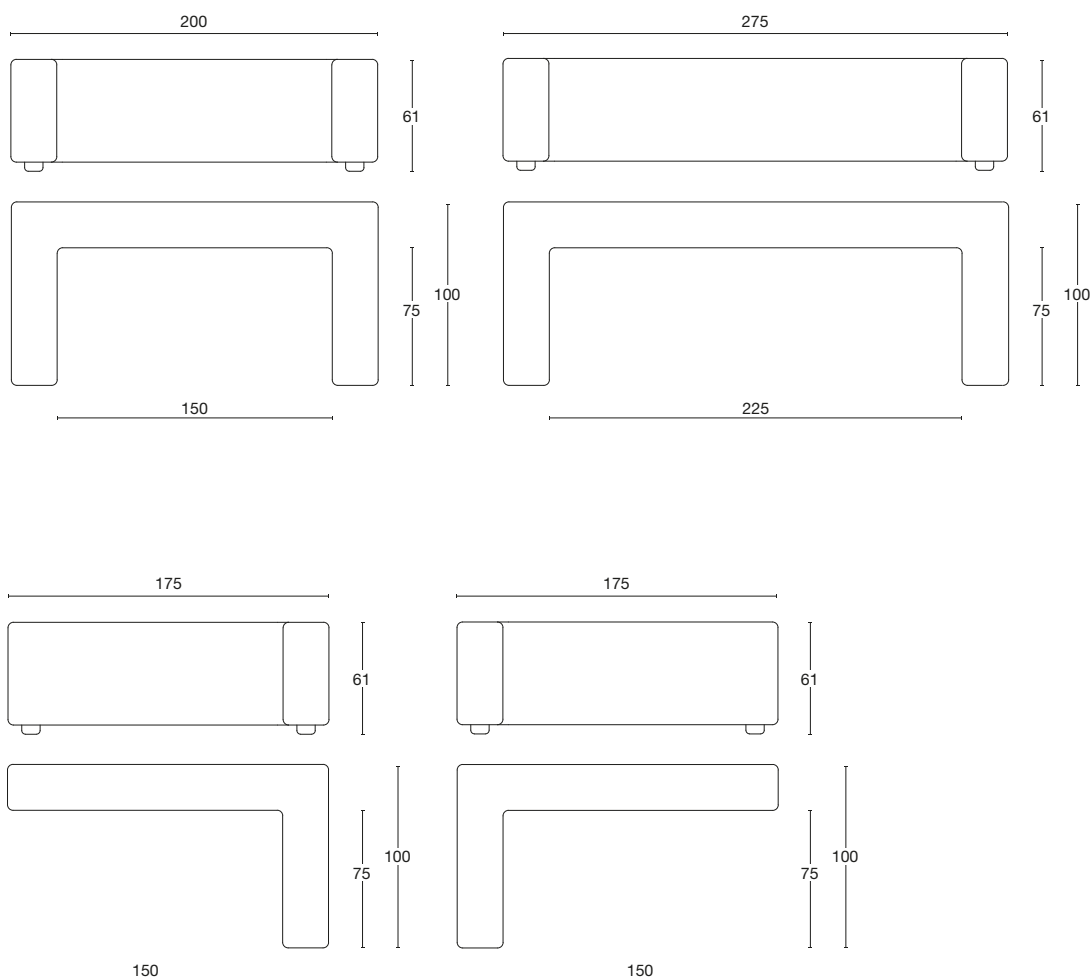

It is a modular system made up of a wide range of units: central, corner, terminal, rectangular, and rounded, which can be combined with each other in various ways. SQUARE has no limits to its creativity, it is truly customizable in every possible way and for every possible purpose, right down to the last detail, perfect for creating and structuring a uniquely individual relaxation area.

SQUARE

Diemme Lab / 2023

Omologazione classe 1IM* ON GOING / Guarantee: 5 YEARS

Sofa composed

Sofa composed of bases for single or double seater, adaptable to any type of space and requirements. Wooden frame with beech multiply panels upholstered in non-deformable polyurethane foam and lined in protective polyester. The mechanism is made up of elastic belts to enhance comfort. Can be upholstered either with removable fabric covers or non-removable leather. Feet in black polypropylene.