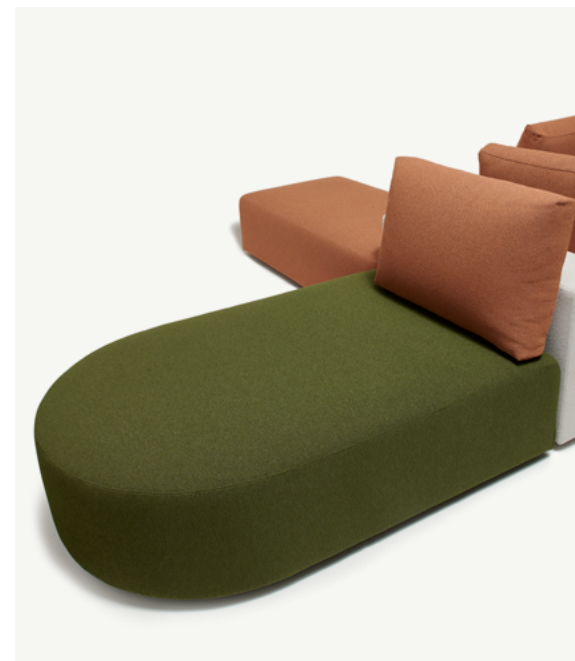

SQUARE

Diemme Lab / 2023